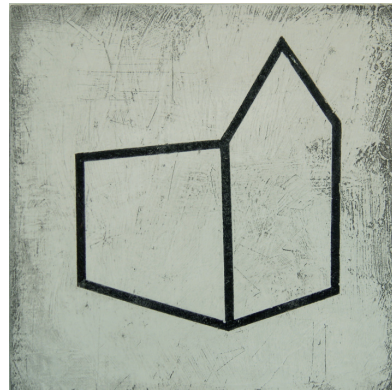

DOVE SONO

mixed media on wood

cm 120 x cm 80

2014