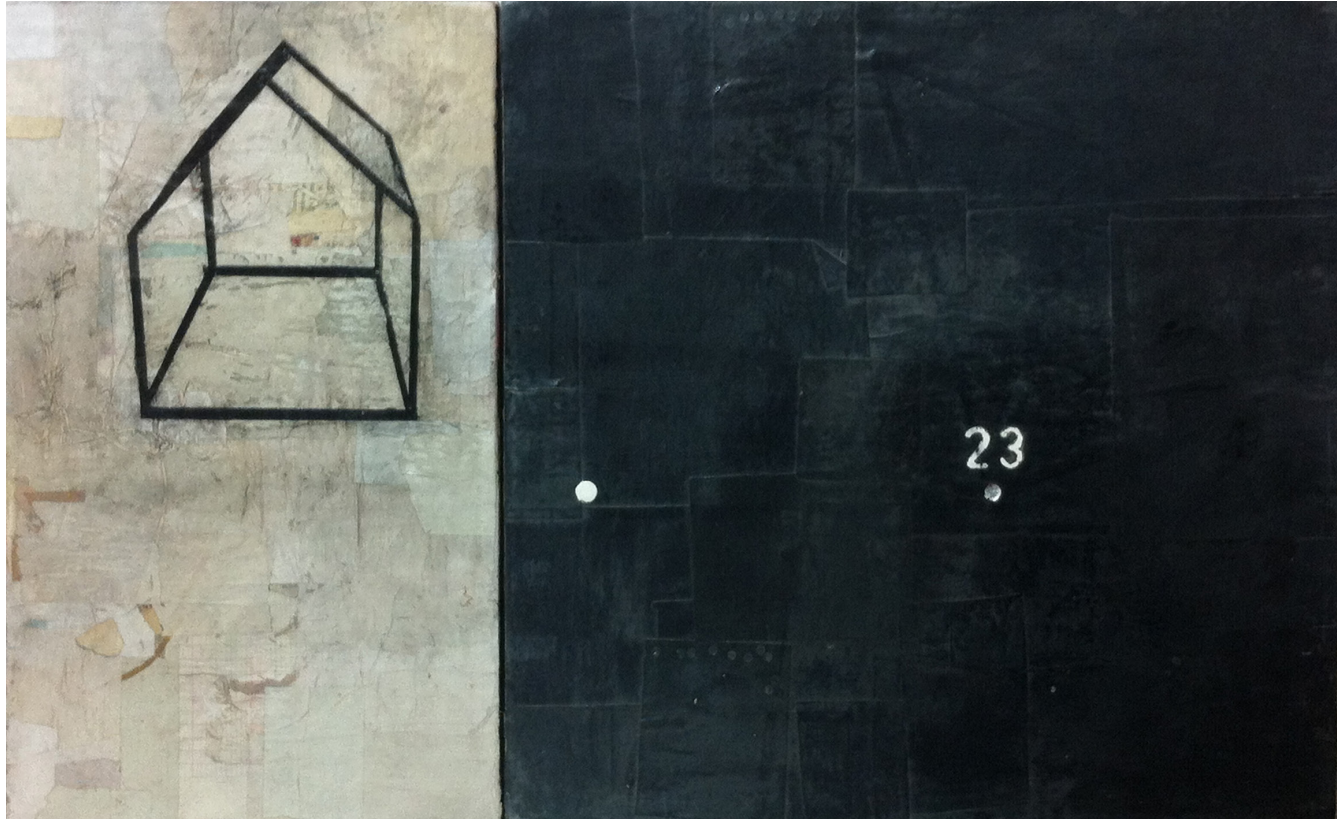

CASAMIA/CASATUA

mixed media on canvas

cm 50 x 70

2014