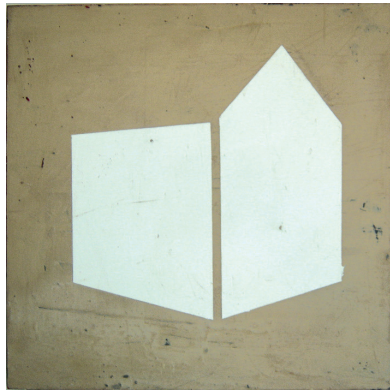

DOVE SONO

mixed media on wood

cm 120 x cm 80

2014