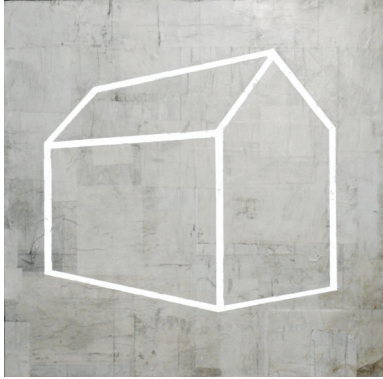

cm 80 x 80

2015

VICINI B

mixed media on wood

cm 80 x 80

2015

INTERNO/ESTERNO a

mixed media on wood