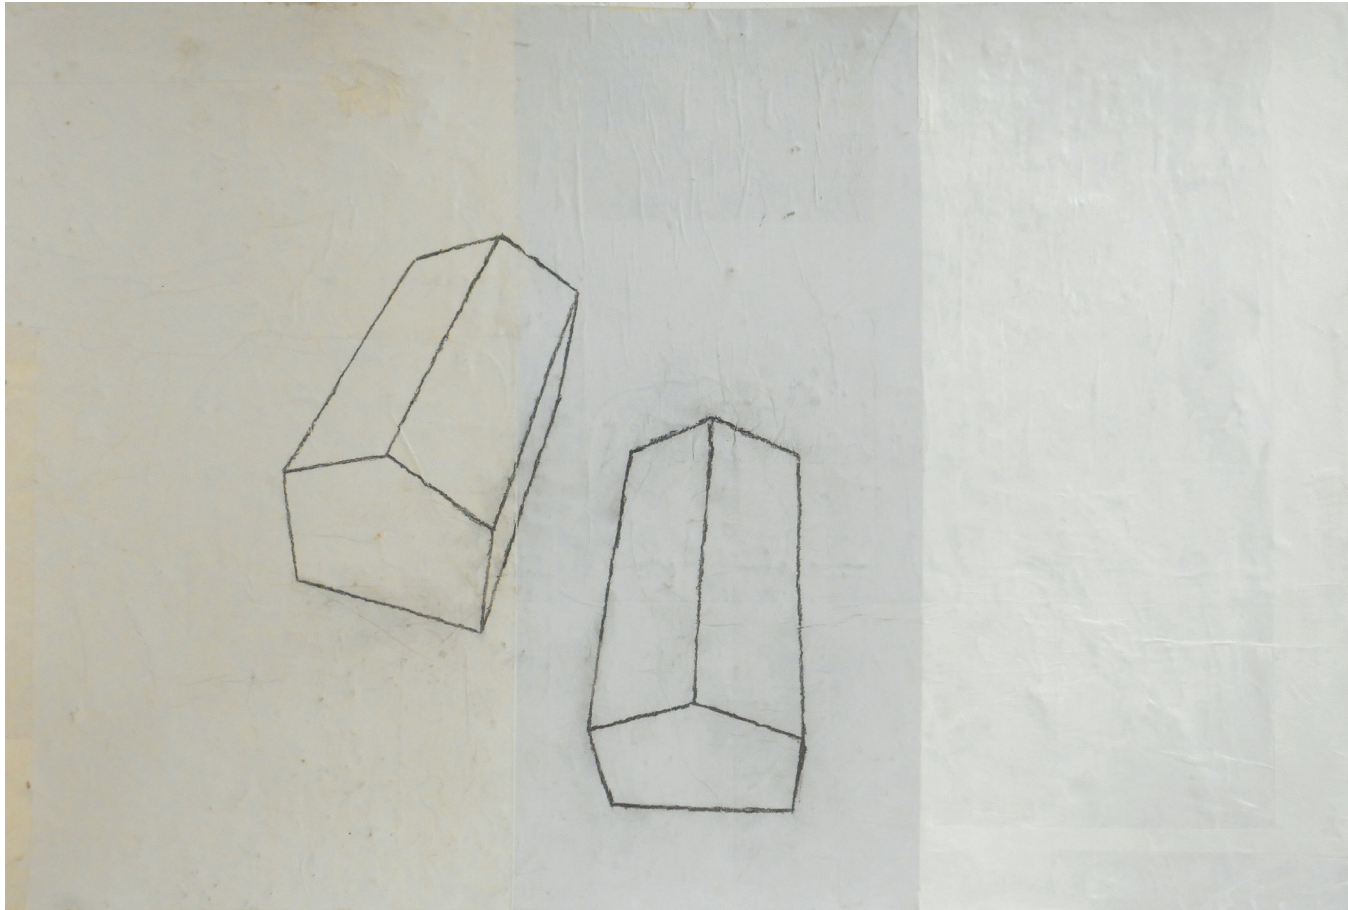

ALTRE VISTE
mixed media on wood
cm 35 x 35 (x 8 pz)
2015

VICINI

mixed media on wood

cm 70 x 100

2015